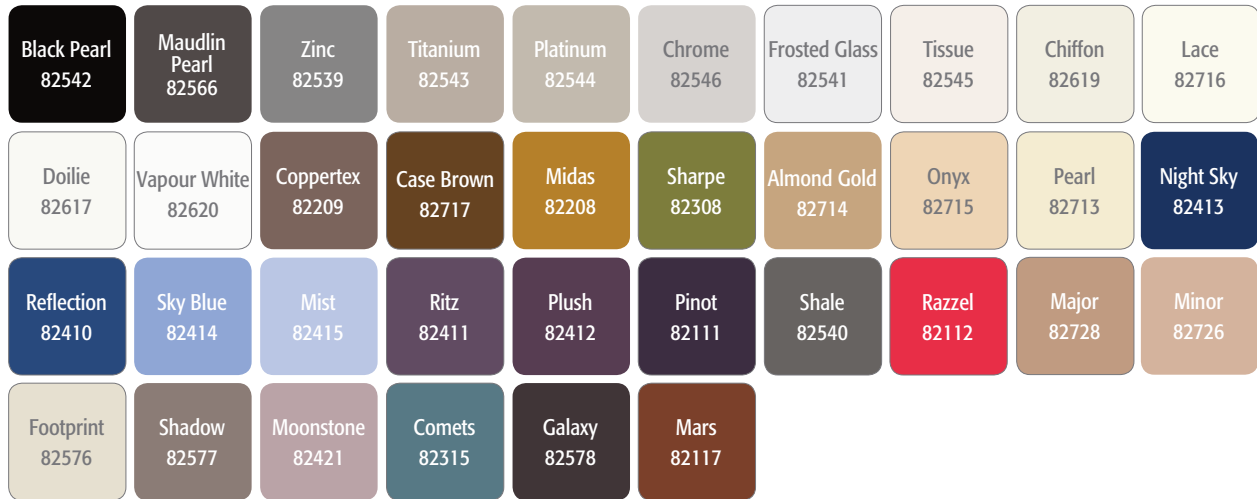

Resolve

- Security 42654
- Wicket 72938
- Blotter 72959
- Iron Safe 53261
- Old Money 22251
- Wax Seal 12233
- Bank Note 32248
- Cash Out 42655

Tangents

- Fraise 22254
- Crema 72944
- Downtown 42648
- Emerald City 32246
- After Dark 12240
- Mostaza 72937
- Ayers 22253
- Ocean Requiem 32243
- Riva 32250
- Bolt 42670
- Double Yolk 22257
- Currant 12238
- Path 72942
- Burnt Toast 72945
- Eiderdown 62517
- Runway 72943
- Cumulus 62516
- Napoleon 42658

Tempest

- Cambridge 12234
- Academy 32244
- Heather 42650
- Polo 32251
- The Cape 72941
- First Mate 42657
- Oil Skin 72936
- Black Watch 53259

KYDEX® Textures

KYDEX® thermoplastics are offered in eight textures. Each texture presents its own unique opportunities and challenges. Textures are embossed into the sheet during the extrusion process, so available textures may be limited based on material grade, thickness, or width. Pressure forming with KYDEX® material offers limitless opportunities for part texture.

- PE Smooth Nap
- PK Cashmere
- PC Level Haircell
- P3 Velour Matte
- P8 Suede
- P1 Haircell
- PA Smooth
- PH Seville

*Images of our sample range are for representation only. Colour selection should be based on physical sample through the designLab™.

KYDEX® Sheet Colour Collection for
Aviation Interiors

KYDEX® 6503 Integral pearlescent low-heat-release aviation sheet

KYDEX® Sheet Colour Collection for
Mass Transit Interiors

KYDEX® 6200 Fire rated sheet for mass transit applications