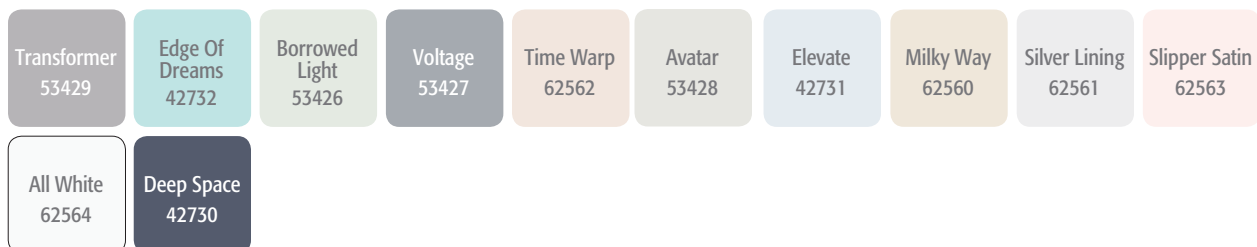

KYDEX® Sheet Colour Collection for
Medical Device Enclosures

KYDEX® 430 Proprietary ABS/PVC blend developed specifically for medical device housing applications