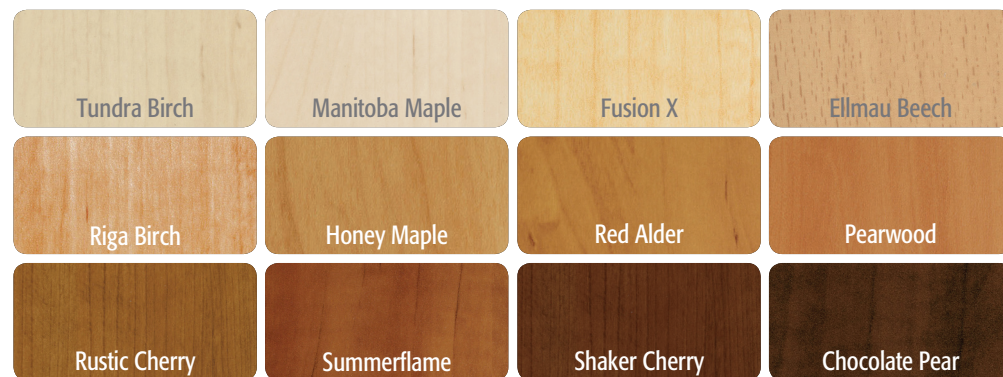

- PE Smooth Nap
- PK Cashmere
- PC Level Haircell
- P3 Velour Matte
- P8 Suede
- P1 Haircell
- PA Smooth
- PH Seville

*Images of our sample range are for representation only. Colour selection should be based on physical sample through the designLab™.

KYDEX® Sheet Colour Collection for
Aviation Interiors

KYDEX® 6503 Integral pearlescent low-heat-release aviation sheet

KYDEX® Sheet Colour Collection for
Mass Transit Interiors

KYDEX® 6200 Fire rated sheet for mass transit applications

*Images of our sample range are for representation only. Colour selection should be based on physical sample through the designLab™.

KYDEX® Sheet Colour Collection for
Retail Interior Components

KYDEX® XD03 Integral pearlescent sheet for flat lamination and membrane pressed applications

*Images of our sample range are for representation only. Colour selection should be based on physical sample through the designLab™.